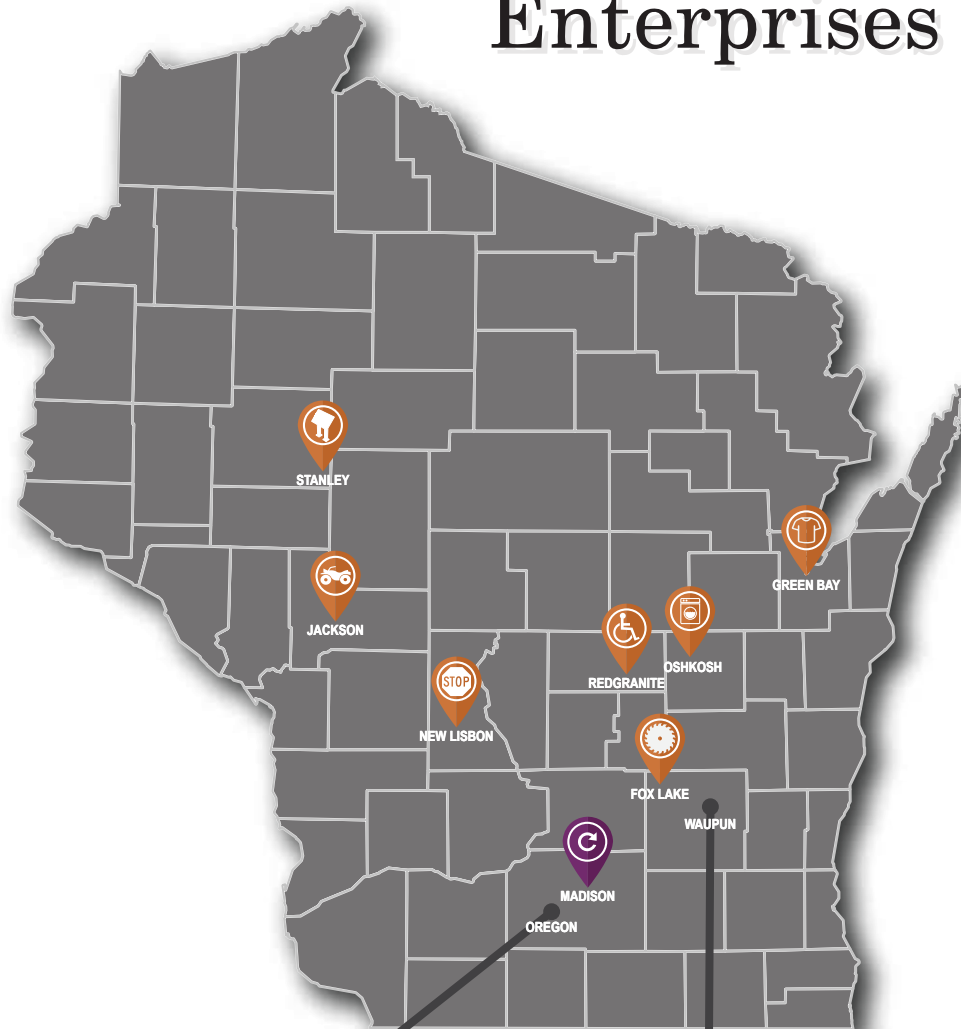

Industries

LAUNDRY & LINEN RENTALS
• Oshkosh Correctional Institution

TEXTILES & EMBROIDERY
• Green Bay Correctional Institution

METAL FABRICATION & STAMPING
• Waupun Correctional Institution

PRODUCT DEVELOPMENT CENTER
• Oakhill Correctional Institution

UPHOLSTERY
• Oakhill Correctional Institution

CUSTOM SIGNS
• Stanley Correctional Institution

WOOD FABRICATION
• Fox Lake Correctional Institution

SIGN HYDRO-STRIPPING
• New Lisbon Correctional Institution

ROAD & TRAIL SIGNS
• Jackson Correctional Institution

DURABLE MEDICAL EQUIPMENT REFURBISHING
• Redgranite Correctional Institution

Bureau of Correctional Enterprises

OREGON

WAUPUN

Agriculture

WAUPUN & FOX LAKE FARMS

- Dairy cows & crops

WAUPUN DAIRY

- Milk, ice cream, & sherbet

OREGON FARM

- Dairy cows & crops

Logistics

BADGER STATE LOGISTICS

- Commodities warehouse

INDUSTRIES DISTRIBUTION CENTER

- Transportation, storage, delivery, & installation

Transition

TRANSITION PROGRAM

- BCE Central Office